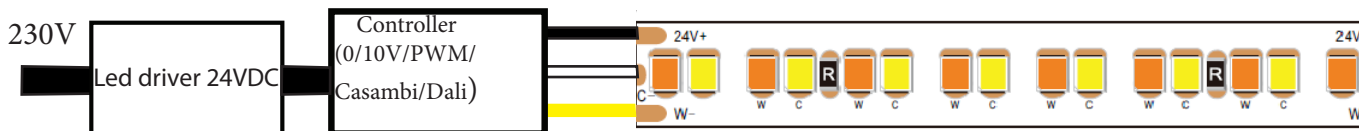

3. Wiring Diagram:

20-Mounting bracket are provided in the package, see below in the pic.