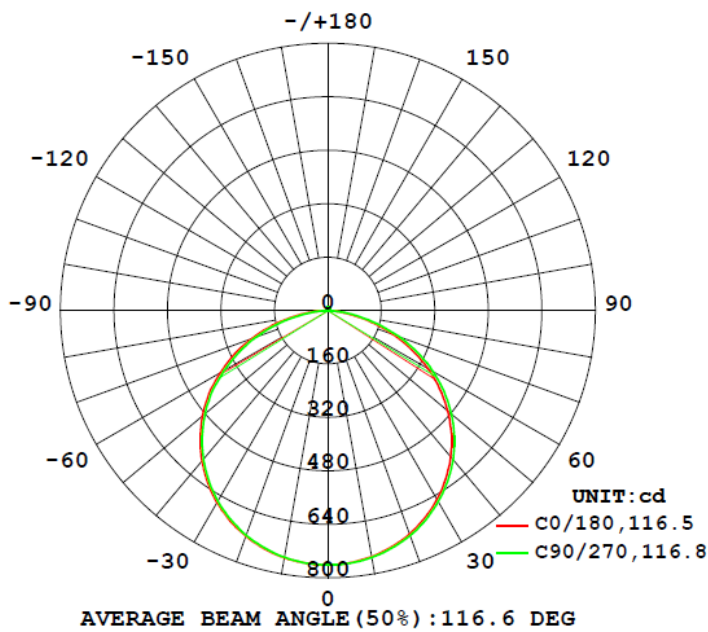

**13-202765224 TW - LEDFLEX IN TW 2760 5M**

**1. General description**

- High CRI90, Luminance efficiency up to 126LM/W
- Use 2835 SMD LED as light source with high brightness and large view angle
- 2-step LED, With life span over 60000H
- High density, Excellent dot-free lighting in profile

**2. Dimension**

LED type:	2835LED	Quantity/m:	224pcs (112pcs + 112pcs)
Dimensions:	L5000mm x W10.0mm x H1.5mm	LED pitch:	8.93mm(0.35")
PCB type:	Double layers / 10mm/3oz	Min bending diameter:	Φ60mm
Cutting unit:	16leds/71.43mm(2.81")	IP available:	IP20
L70 lifetime:	60000 hrs	Warranty:	5 years
Ta:	-25~40°C; Tc: 75°C (max)	Mounting:	3M tape VHB4229

### 3. Electronic & output data:

Input voltage:	DC24V,	Rated current:	0.83A(1m)/4.15A(5m)
Typical power:	18W(1m)/9W(5m)	CRI:	90
Max. power:	20W(1m)	On-off times:	10000 (test times)
Power range:	17-20W		

CRI	Color	CCT	Lumen(Lm/m)	Typical Power	lm/W
112pcs 2700K LED+112pcs 4000K LED					
90	SWNW	2700K+4000K	2250 Lm/m	18 W/m	125 lm/W
90	SW	2700K	1116 Lm/m	9.0 W/m	124 lm/W
90	NW	4000K	1134 Lm/m	9.0 W/m	126 lm/W
112pcs 2700K LED+112pcs 6000K LED					
90	SWW	2700K+6000K	2232 Lm/m	18 W/m	124 lm/W
90	SW	2700K	1116 Lm/m	9.0 W/m	124 lm/W
90	W	6000K	1116 Lm/m	9.0 W/m	124 lm/W