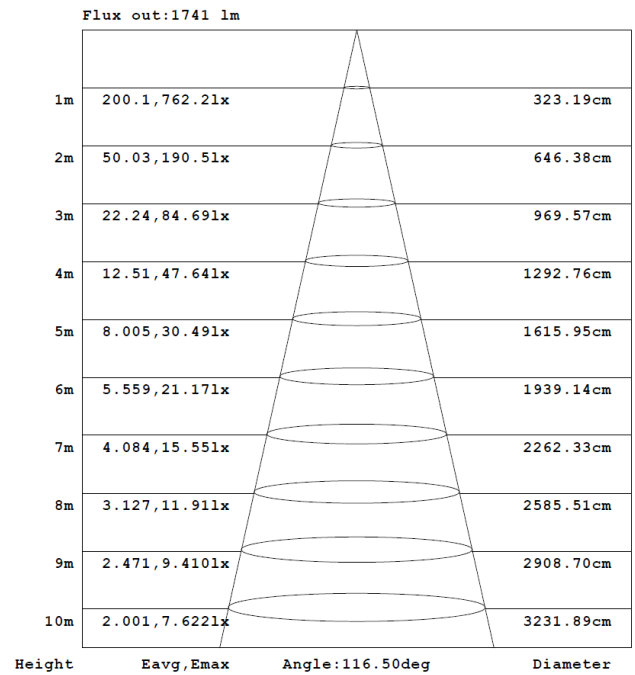

**13-202765224 TW - LEDFLEX IN TW 2760 5M**

**1. General description**

- High CRI90, Luminance efficiency up to 126LM/W
- Use 2835 SMD LED as light source with high brightness and large view angle
- 2-step LED, With life span over 60000H
- High density, Excellent dot-free lighting in profile

**2. Dimension**

LED type:	2835LED	Quantity/m:	224pcs (112pcs + 112pcs)
Dimensions:	L5000mm x W10.0mm x H1.5mm	LED pitch:	8.93mm(0.35")
PCB type:	Double layers / 10mm/3oz	Min bending diameter:	Φ60mm
Cutting unit:	16leds/71.43mm(2.81")	IP available:	IP20
L70 lifetime:	60000 hrs	Warranty:	5 years
Ta:	-25~40°C; Tc: 75°C (max)	Mounting:	3M tape VHB4229

### 3. Electronic & output data:

Input voltage:	DC24V,	Rated current:	0.83A(1m)/4.15A(5m)
Typical power:	18W(1m)/9W(5m)	CRI:	90
Max. power:	20W(1m)	On-off times:	10000 (test times)
Power range:	17-20W		

CRI	Color	CCT	Lumen(Lm/m)	Typical Power	lm/W
112pcs 2700K LED+112pcs 4000K LED					
90	SWNW	2700K+4000K	2250 Lm/m	18 W/m	125 lm/W
90	SW	2700K	1116 Lm/m	9.0 W/m	124 lm/W
90	NW	4000K	1134 Lm/m	9.0 W/m	126 lm/W
112pcs 2700K LED+112pcs 6000K LED					
90	SWW	2700K+6000K	2232 Lm/m	18 W/m	124 lm/W
90	SW	2700K	1116 Lm/m	9.0 W/m	124 lm/W
90	W	6000K	1116 Lm/m	9.0 W/m	124 lm/W