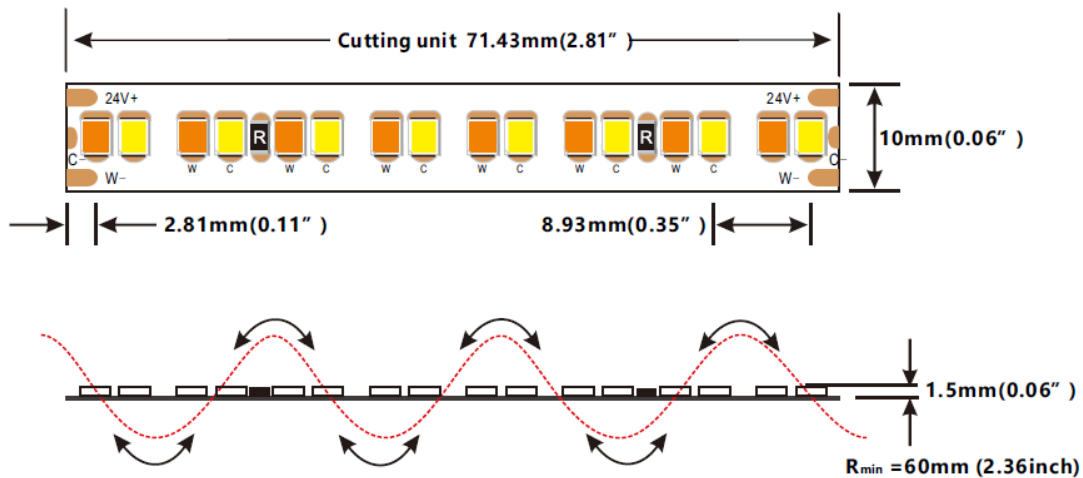

**13-202765224 TW - LEDFLEX IN TW 2760 5M**

**1. General description**

- High CRI90, Luminance efficiency up to 126LM/W
- Use 2835 SMD LED as light source with high brightness and large view angle
- 2-step LED, With life span over 60000H
- High density, Excellent dot-free lighting in profile

**2. Dimension**

LED type:	2835LED	Quantity/m:	224pcs (112pcs + 112pcs)
Dimensions:	L5000mm x W10.0mm x H1.5mm	LED pitch:	8.93mm(0.35")
PCB type:	Double layers / 10mm/3oz	Min bending diameter:	Φ60mm
Cutting unit:	16leds/71.43mm(2.81")	IP available:	IP20
L70 lifetime:	60000 hrs	Warranty:	5 years
Ta:	-25~40°C; Tc: 75°C (max)	Mounting:	3M tape VHB4229

### 3. Electronic & output data:

Input voltage:	DC24V,	Rated current:	0.83A(1m)/4.15A(5m)
Typical power:	18W(1m)/9W(5m)	CRI:	90
Max. power:	20W(1m)	On-off times:	10000 (test times)
Power range:	17-20W		

- 1.The tolerance of output data can be vary up to 15%
- 2.the output data tested according to IES TM-30-15
- 3.the output data is based on IP20/1merter,data of 5m in only for reference

**LEDSCO BVBA**