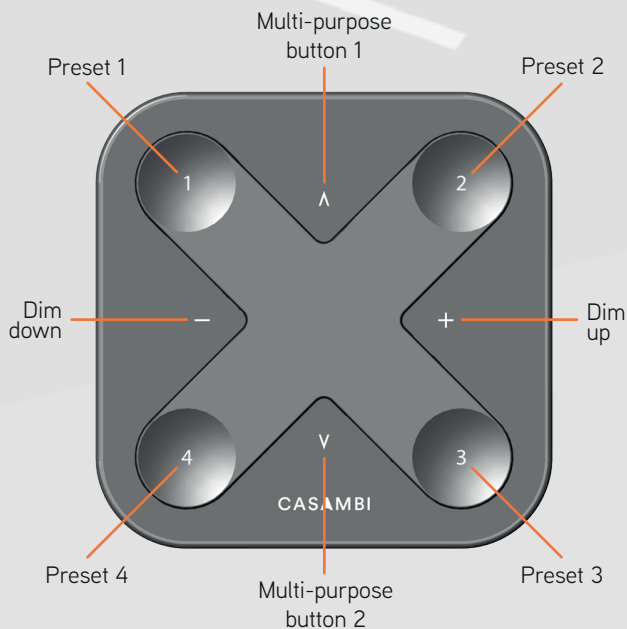

Basic Functions

The Preset buttons of Xpress can be configured via the Casambi app. A light indicates the selected preset.

Dim up, Dim down:

- Smooth dimming of last chosen preset

Multipurpose buttons:

- Change of colour temperature in steps of 25 Kelvin
- Change of the indirect/direct ratio

Preset Buttons:

- Individual luminaire control
- Group control
- Control of all lamps
- Recall scenes
- Recall animations

Technical Facts

Size
90 x 90 x 12 mm

Colours
white and black

Range
up to 60 meters in open air

Battery
CR 2430 Lithium-ion

Battery Lifetime
2-5 years, depending on usage

Smart Functions

Dimming

Hold the Dim down or Dim up button:

- Smooth dimming of last chosen preset, cycle takes 5 seconds

Tap the Dim down button:

- Chosen preset goes to 0%

Tap the Dim up button:

- Chosen preset goes to 100%

Preset Buttons

Tap:

- The chosen preset (lamp control, group control, all lamps, scene recall or animation recall) will turn on

Tap again:

- The chosen preset (lamp control, group control, all lamps, scene recall or animation recall) will turn off

Colour Temperature

Hold the Multipurpose button:

- Changes colour temperature smoothly, cycle takes 5 seconds

Tap the upper Multipurpose button:

- Changes to the warmest colour temperature

Tap the lower Multipurpose button:

- Changes to the coldest colour temperature

Indirect/Direct Ratio*

Hold the upper Multipurpose button:

- Dims up smoothly the indirect lighting, cycle takes 5 seconds

Hold the lower Multipurpose button:

- Dims up smoothly the direct lighting, cycle takes 5 seconds

Tap the upper Multipurpose button:

- The indirect part goes to max level

Tap the lower Multipurpose button:

- The direct part goes to max level

*sum of indirect/direct in all cases 100%

Turn Off

Press the Dim down or Dim up button for 2.5 seconds

- Turns all lights off in selected network

Mounting

Xpress is equipped with magnets for easy attachment to a mounting bracket. The mounting bracket is included.