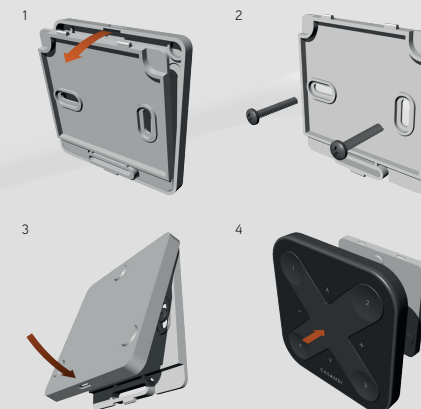

- Dims up smoothly the indirect lighting, cycle takes 5 seconds

Hold the lower Multipurpose button:

- Dims up smoothly the direct lighting, cycle takes 5 seconds

Tap the upper Multipurpose button:

- The indirect part goes to max level

Tap the lower Multipurpose button:

- The direct part goes to max level

*sum of indirect/direct in all cases 100%

Turn Off

Press the Dim down or Dim up button for 2.5 seconds

- Turns all lights off in selected network

Mounting

Xpress is equipped with magnets for easy attachment to a mounting bracket. The mounting bracket is included.

LEDsGO®

info@ledsgo.eu
www.ledsgo.eu

Drieslaan 6 B8560 Wevelgem - Belgium
Tel: +32 56 42 49 92 Fax: +32 56 43 57 07