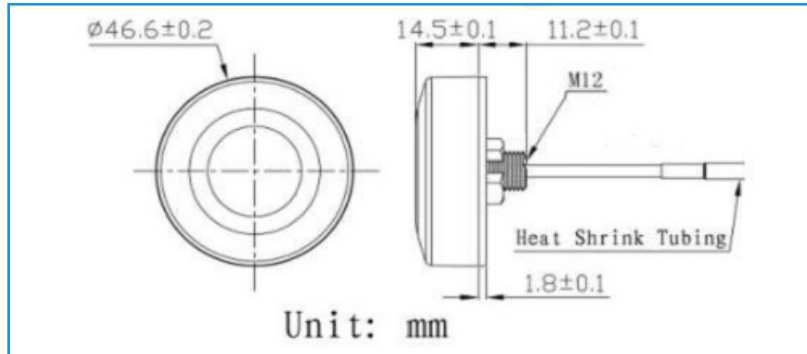

164 19 24 12 17 Outdoor casambi repeater 24Vdc ID15248

Omnidirectional 2.4GHz repeater

Small repeater optimized to be used with bluetooth devices

1. Specifications

Antenna Specification

Frequency Range 2400-2485 MHz

Input Voltage 24V

Max power input 72mW

standby power 48mW

Mechanical specification

Size DIA 47mm x 15mm

Weight <290g

Cable 22AWG RED & BLACK, 700mm long + 10mm stripped

Housing Black ABS

Mount Screw M12 / Roof with a slotted NUT(can go in and out easily even after the wiring connections)

Environmental specification

Working temp -40°C ~ +85°C

Waterproof 100%, provided with self adhesive water resistant film

Humidity 95% - 100%RH

Max wind speed 200Km/h

LEDsGO BVBA

Drieslaan 6 | B-8560 Wevelgem (Moorsele) | Tel +32 (0) 56 424 992 | Fax +32 (0) 56 435 707
BTW BE 0824.326.685 | ING IBAN BE47 3630 7083 3480 | BIC BBRUBEBB