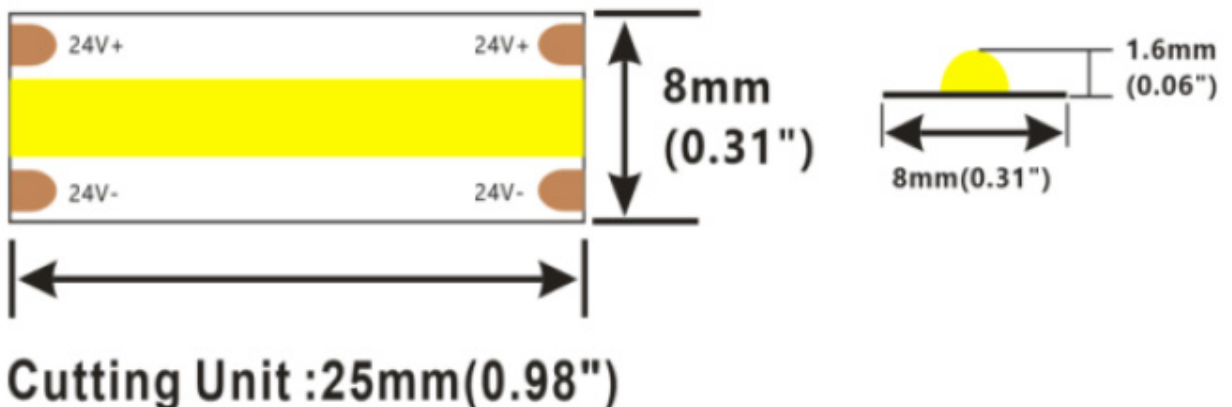

13-2027 COB - LEDFLEX IN COB 9W/m 2700K/C90

13-2030 COB - LEDFLEX IN COB 9W/m 3000K/C90

13-2035 COB - LEDFLEX IN COB 9W/m 3500K/C90

13-2040 COB - LEDFLEX IN COB 9W/m 4000K/C90

- Dot free big emitting angle
- Low glare
- Suit for furniture lighting and decorative lighting applications

1. Specifications

- Led type: COB
 - Max length: 5000mm
 - Width: 8mm
 - Height: 1,6mm
 - Cutting unit: 25mm
 - Min bend diameter: 60mm
 - IP: IP20
 - L70 lifetime: 60000 hrs
 - Warranty: 5 years
 - Mounting: 3M VHB4229 tape
- Ta: -25~40°C; TC: 75°C (max)