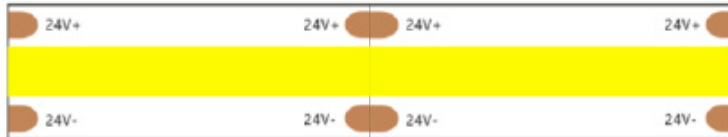

13-2027 COB - LEDFLEX IN COB 9W/m 2700K/C90

13-2030 COB - LEDFLEX IN COB 9W/m 3000K/C90

13-2035 COB - LEDFLEX IN COB 9W/m 3500K/C90

13-2040 COB - LEDFLEX IN COB 9W/m 4000K/C90

- Dot free big emitting angle
- Low glare
- Suit for furniture lighting and decorative lighting applications

1. Specifications

- Led type: COB
 - Max length: 5000mm
 - Width: 8mm
 - Height: 1,6mm
 - Cutting unit: 25mm
 - Min bend diameter: 60mm
 - IP: IP20
 - L70 lifetime: 60000 hrs
 - Warranty: 5 years
 - Mounting: 3M VHB4229 tape
- Ta: -25~40°C; TC: 75°C (max)

LEDsGO BV

Drieslaan 6 | B-8560 Wevelgem (Moorsele) | Tel +32 (0) 56 424 992
 BTW BE 0824.326.685 | ING IBAN BE47 3630 7083 3480 | BIC BBRUBEBB

2. Electronic & output data

- Input voltage: 24VDC
- Typical power: 8W/m
- Rated current: 0,33A/m
- CRI: 90