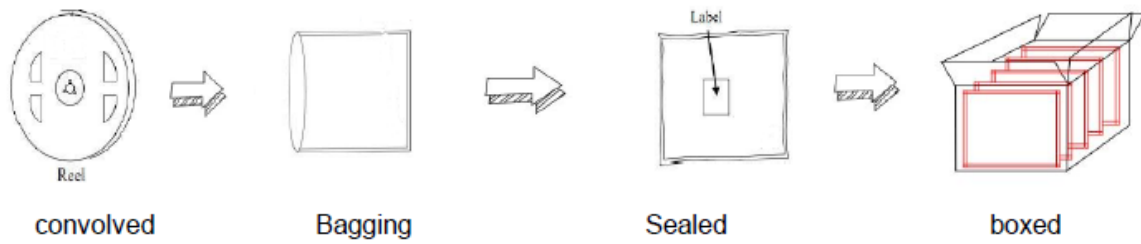

4. Packing

5. Precautions

- Do not cut the strip while connecting to the power supply.
- Do not connect to power higher than the rated voltage
- Do not twist the strip
- Do not pull the strip
- The LEDs are not replaceable
- The minimal bending radius: 30mm, diameter = 60mm
- Do not connect the LED strip with reversed voltage polarity

LEDGO BV

Drieslaan 6 | B-8560 Wevelgem (Moorsele) | Tel +32 (0) 56 424 992
BTW BE 0824.326.685 | ING IBAN BE47 3630 7083 3480 | BIC BBRUBEBB