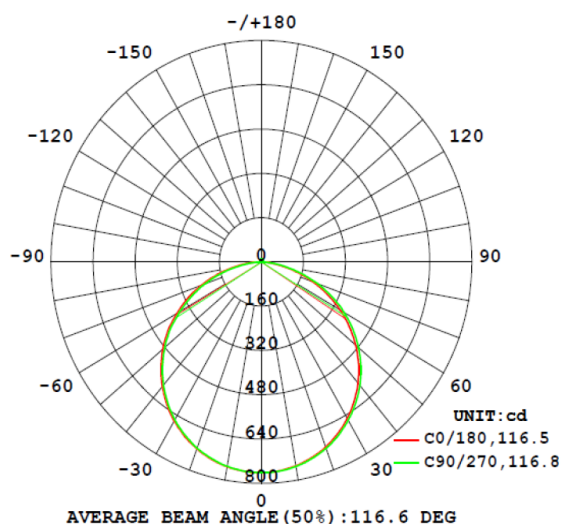

13-202765224 TW

- High CRI, Luminance efficiency up to 126LM/W
- Use 2835 SMD LED as light source with high brightness and large view angle.
- 2-step LED with life span over 60000h!
- High density, Excellent dot-free lighting in profile

1. Specifications

- Led type: 2835 SMD
 - Led quantity/m: 224pcs (112pcs + 112pcs)
 - Led pitch: 8,93mm
 - Max length: 5000mm
 - Width: 10mm
 - Height: 1,5mm
 - Cutting unit: 71,43mm
 - Min bend diameter: 60mm
 - IP: IP20
 - L70 lifetime: 60000 hrs
 - Warranty: 5 years
 - Mounting: 3M VHB4229 tape
- Ta: -25~40°C; TC: 75°C (max)

2700K + 6500K CCT							
Color	CCT	CRI	Typ. power	LM/W	Typical Lumen	VDC	IP
SW+W	2700K+6500K	>90	18W/m	120lm/W	2160lm/m	24	20
SW	2700K	>90	9W/m	114lm/W	1026lm/m	24	20
W	6500K	>90	9W/m	124lm/W	1116lm/m	24	20