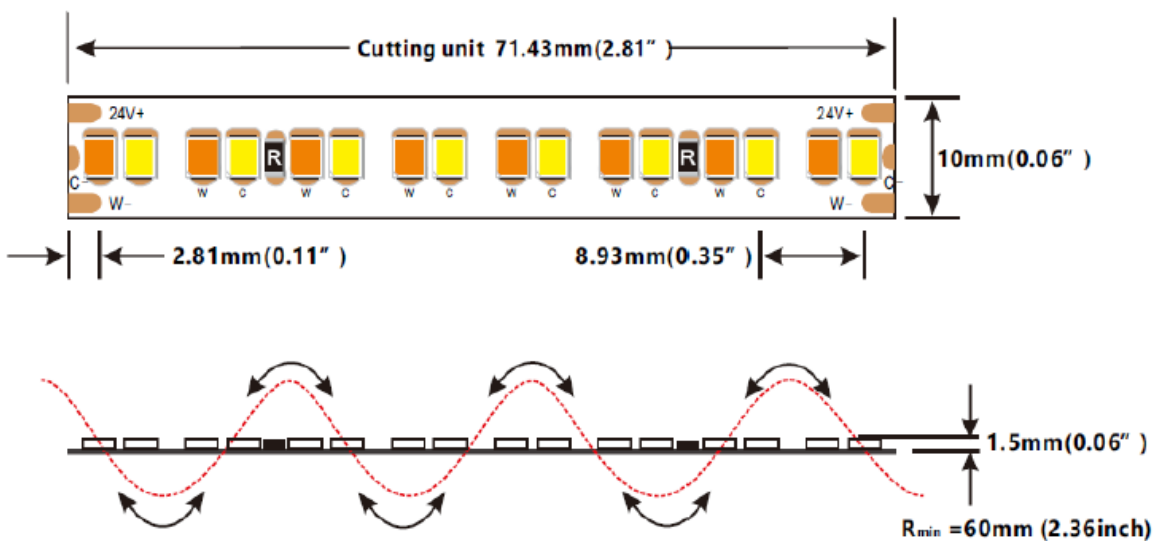

13-202765224 TW

- High CRI, Luminance efficiency up to 126LM/W
- Use 2835 SMD LED as light source with high brightness and large view angle.
- 2-step LED with life span over 60000h!
- High density, Excellent dot-free lighting in profile

1. Specifications

- Led type: 2835 SMD
 - Led quantity/m: 224pcs (112pcs + 112pcs)
 - Led pitch: 8,93mm
 - Max length: 5000mm
 - Width: 10mm
 - Height: 1,5mm
 - Cutting unit: 71,43mm
 - Min bend diameter: 60mm
 - IP: IP20
 - L70 lifetime: 60000 hrs
 - Warranty: 5 years
 - Mounting: 3M VHB4229 tape
- Ta: -25~40°C; TC: 75°C (max)

1. The tolerance of output data can be vary up to 15%
2. The output data tested according to IES TM-30-15

3. Power Supply

This LEDFlex has a power of 18W/m. The following table shows how many meters LEDFlex you can connect to one power supply.