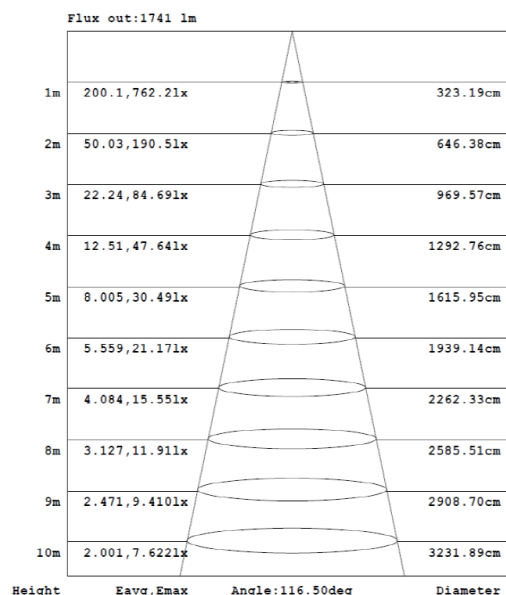

2. Electronic & output data

- Input voltage: 24VDC
- Typical power: 18W/m
- Rated current: 0,83A/m
- CRI: 90

2700K + 6500K CCT							
Color	CCT	CRI	Typ. power	LM/W	Typical Lumen	VDC	IP
SW+W	2700K+6500K	>90	18W/m	120lm/W	2160lm/m	24	20
SW	2700K	>90	9W/m	114lm/W	1026lm/m	24	20
W	6500K	>90	9W/m	124lm/W	1116lm/m	24	20

1. The tolerance of output data can be vary up to 15%
2. The output data tested according to IES TM-30-15

3. Power Supply

This LEDFlex has a power of 18W/m. The following table shows how many meters LEDFlex you can connect to one power supply.

rated power	Power supply 35W 24V	Power supply 60W 24V	Power supply 100W 24V	Power supply 150W 24V	Power supply 240W 24V	Power supply 320W 24V
LEDFlex 18W/m	1,6m	2,7m	4,4m	6,7m	10,7m	14,2m

LEDGO BV

Drieslaan 6 | B-8560 Wevelgem (Moorsele) | Tel +32 (0) 56 424 992
BTW BE 0824.326.685 | ING IBAN BE47 3630 7083 3480 | BIC BBRUBEBB