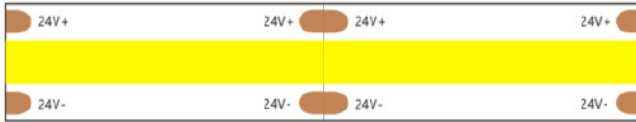

## 1. Specifications

- Led type: COB
  - Max length: 5000mm
  - Width: 10mm
  - Height: 5mm
  - Cutting unit: 25mm
  - Min bend diameter: 60mm
  - IP: IP65
  - L70 lifetime: 60000 hrs
  - Warranty: 5 years
  - Mounting: 3M VHB4229 tape
- Ta: -25~40°C; TC: 75°C (max)

## 2. Electronic & output data

- Input voltage: 24VDC
- Typical power: 8W/m
- Rated current: 0,33A/m
- CRI: 90

Part No	CCT	CRI	Typ. power	LM/W	Typical Lumen	VDC	IP
13-6527128	2700K	>90	8W/m	70lm/W	556lm/m	24	65
13-6530128	3000K	>90	8W/m	70lm/W	563lm/m	24	65
13-6535128	3500K	>90	8W/m	72lm/W	577lm/m	24	65
13-6540128	4000K	>90	8W/m	73lm/W	584lm/m	24	65