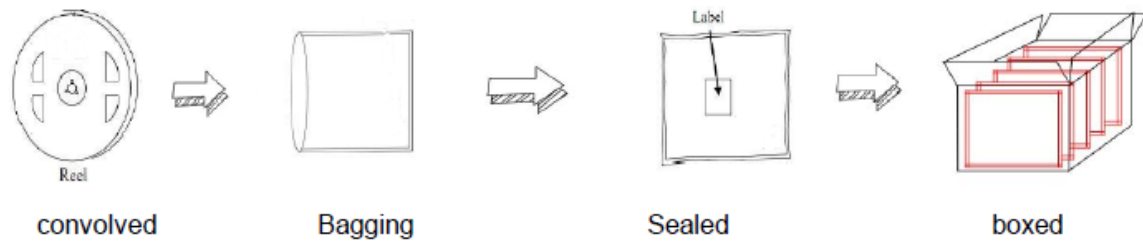

4. Packing

5. Precautions

- Do not cut the strip while connecting to the power supply.
- Do not connect to power higher than the rated voltage
- Do not twist the strip
- Do not pull the strip
- The LEDs are not replaceable
- The minimal bending radius: 30mm, diameter = 60mm
- Do not connect the LED strip with reversed voltage polarity

LEDGO BV

Drieslaan 6 | B-8560 Wevelgem (Moorsele) | Tel +32 (0) 56 424 992
BTW BE 0824.326.685 | ING IBAN BE47 3630 7083 3480 | BIC BBRUBEBB