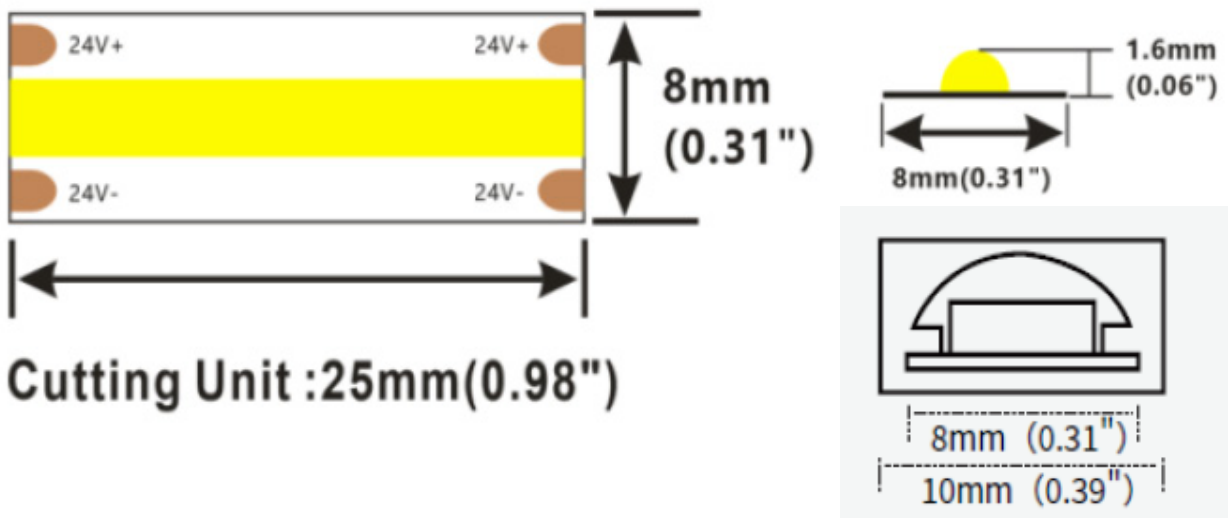

## 1. Specifications

- Led type: COB
  - Max length: 5000mm
  - Width: 10mm
  - Height: 5mm
  - Cutting unit: 25mm
  - Min bend diameter: 60mm
  - IP: IP65
  - L70 lifetime: 60000 hrs
  - Warranty: 5 years
  - Mounting: 3M VHB4229 tape
- Ta: -25~40°C; TC: 75°C (max)

## 2. Electronic & output data

- Input voltage: 24VDC
- Typical power: 8W/m
- Rated current: 0,33A/m
- CRI: 90

Part No	CCT	CRI	Typ. power	LM/W	Typical Lumen	VDC	IP
13-6527128	2700K	>90	8W/m	70lm/W	556lm/m	24	65
13-6530128	3000K	>90	8W/m	70lm/W	563lm/m	24	65
13-6535128	3500K	>90	8W/m	72lm/W	577lm/m	24	65
13-6540128	4000K	>90	8W/m	73lm/W	584lm/m	24	65